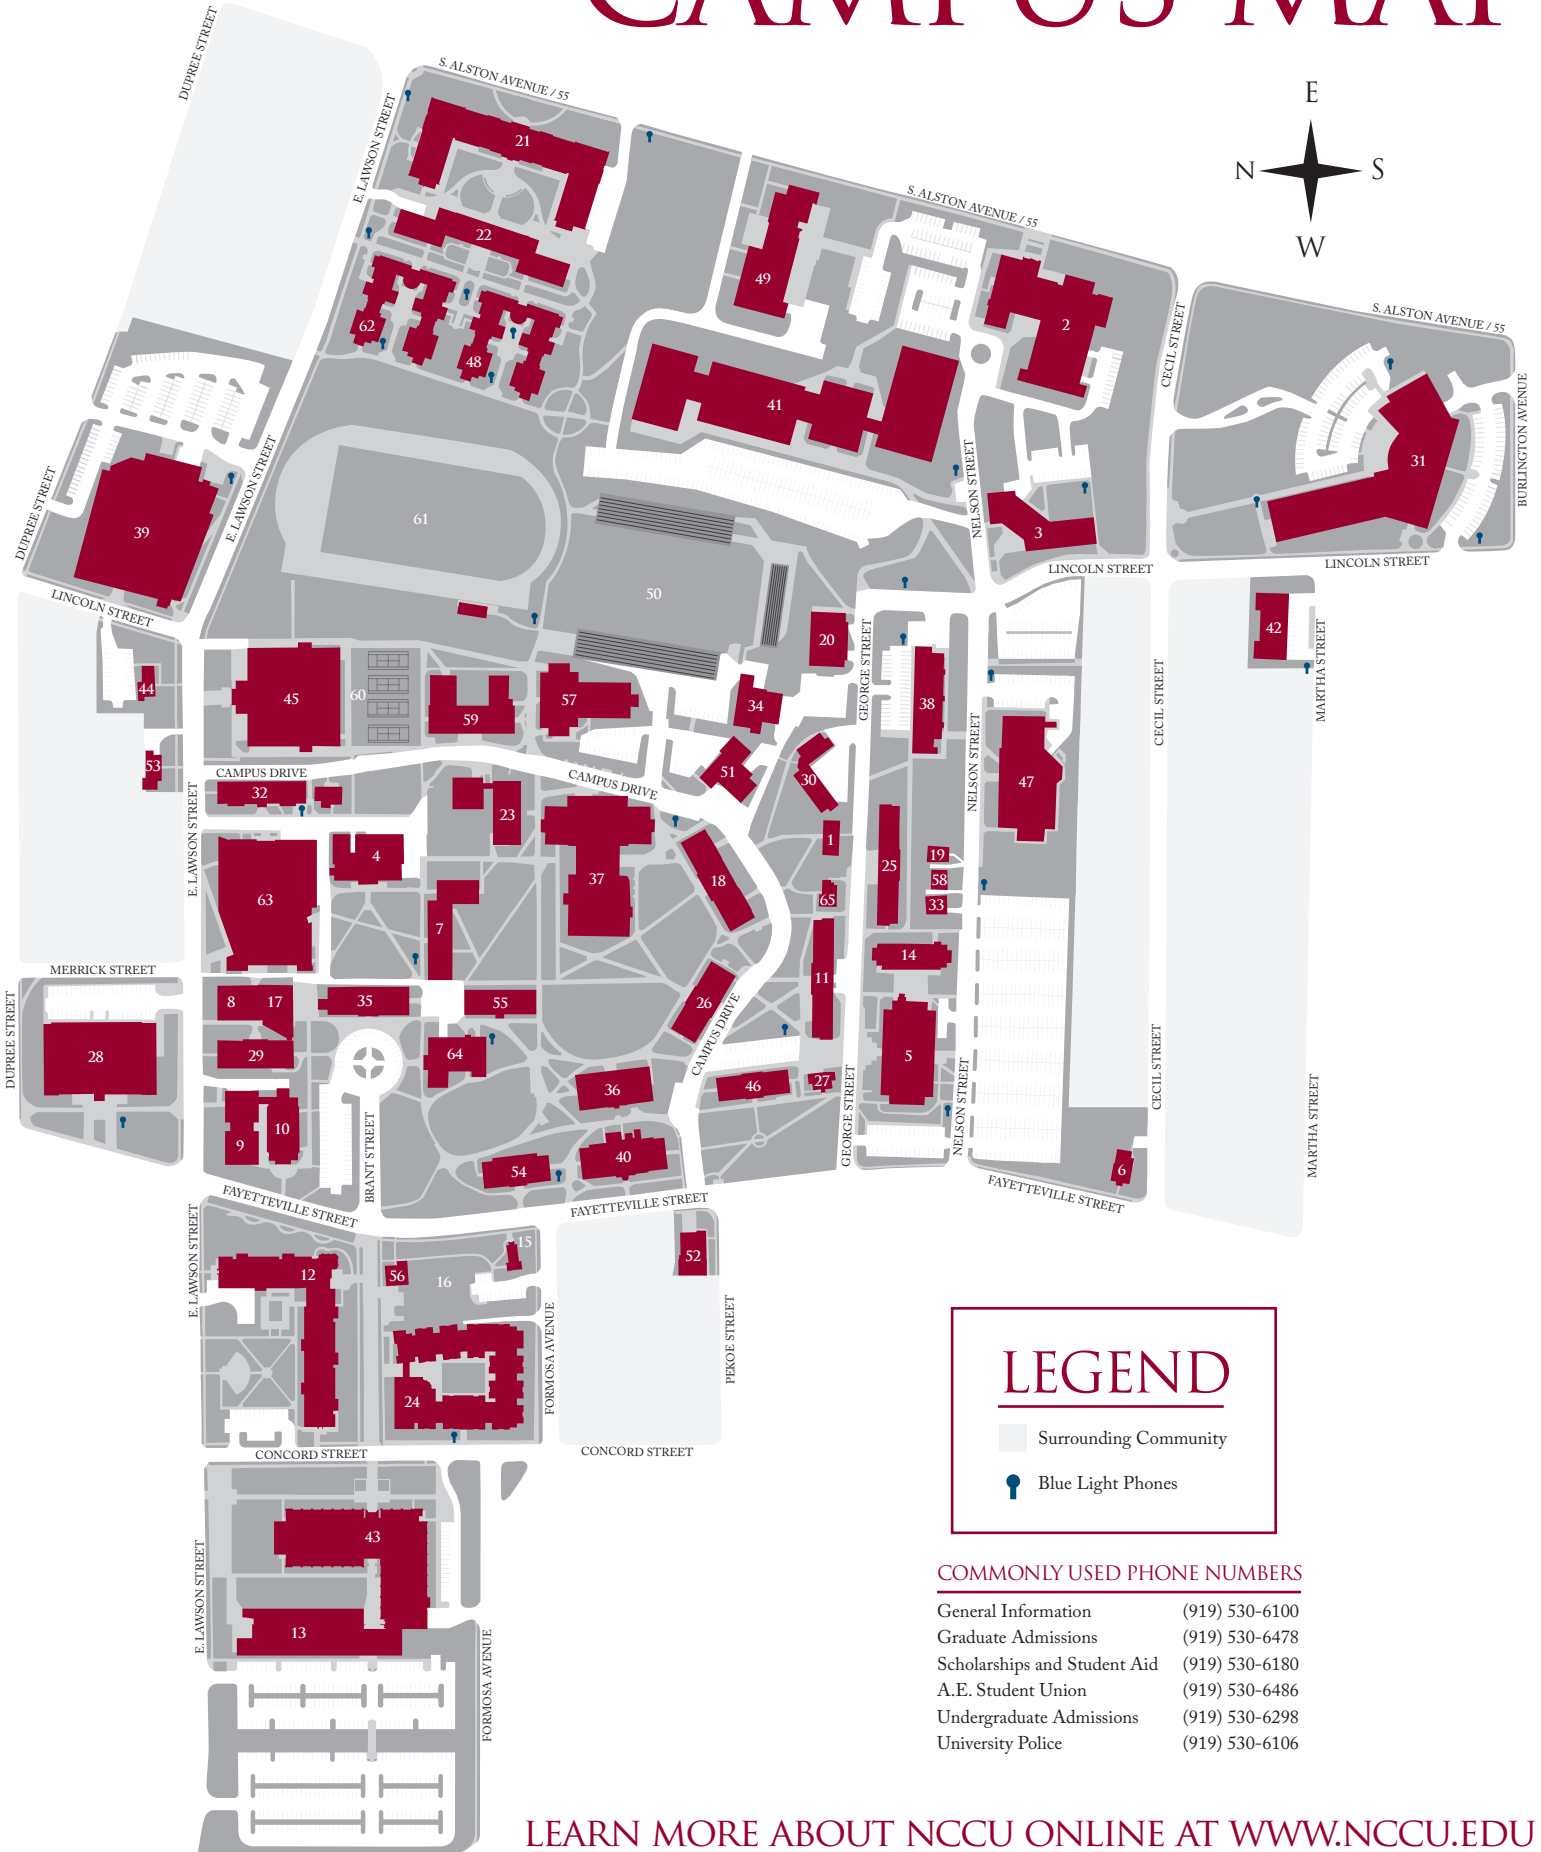

NORTH CAROLINA CENTRAL UNIVERSITY CAMPUS MAP

LEARN MORE ABOUT NCCU ONLINE AT WWW.NCCU.EDU

BUILDING DIRECTORY & CLASS CODES

1	Academic Community Service Learning Program Building	32	Student Health Building [HB]
2	Albert L. Turner Law Building [LAW]	33	Health Careers Center
3	Albert N. Whiting Criminal Justice Building [CJB]	34	Heating Plant
4	Alexander-Dunn Building	35	Hoey Administration Building
5	Alfonso Elder Student Union	36	Hubbard-Totton Building
6	Alumni House	37	James E. Shepard Memorial Library [LIB]
7	Annie Day Shepard Residence Hall	38	Julius L. Chambers Biomedical/Biotechnology Research Institute [BBRI]
8	Art Museum	39	Latham Parking Deck (Bookstore)
9	B. N. Duke Annex	40	Lee Biology Building
10	B. N. Duke Auditorium [BND]	41	LeRoy T. Walker Physical Education Complex [PEC]
11	Baynes Residence Hall	42	Martha Street Apartments
12	Benjamin S. Ruffin Residence Hall	43	Mary M. Townes Science Building [SC]
13	Biomanufacturing Research Institute and Technology Enterprise [BRITE]	44	McDougald House
14	Bowling Lanes [BAL]	45	McDougald-McLendon Gymnasium
15	Centennial Chapel	46	McLean Residence Hall
16	Centennial Gardens	47	Miller-Morgan Building [HSB]
17	C. Ruth Edwards Music Hall [EMB]	48	New Residence Hall II
18	C. T. Willis Commerce Building (School of Business) [CMB]	49	Nursing Building
19	Campus Ministry	50	O'Kelly-Riddick Stadium
20	Central Receiving	51	Physical Plant
21	Chidley North Residence Hall	52	Police and Public Safety Building
22	Chidley Residence Hall	53	Purchasing Department
23	Dent Human Sciences Building (Child Development Lab) [HEC]	54	Robinson Science Building (Josephine Dobbs Early College High School) [SB]
24	Eagle Landing Residence Hall	55	Rush Residence Hall
25	Eagleson Residence Hall	56	Shepard House
26	Edmonds Classroom Building [ECB]	57	Student Services Building
27	Environmental and Occupational Health and Safety Office	58	Summer Ventures
28	Farrison-Newton Communications Building (University Theatre) [COM]	59	Taylor Education Building [TEB]
29	Fine Arts Building [FAB]	60	Tennis Court [TC]
30	George Street Apartments	61	Track and Practice Field
31	H. M. Michaux, Jr. School of Education Building [SOE]	62	Tyronza Richmond Residence Hall
		63	W.G. Pearson Cafeteria [CAF]
		64	William Jones Building
		65	Womens' Center