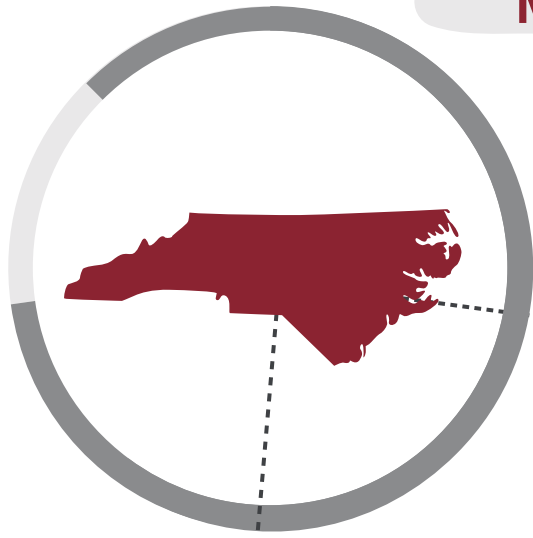

WELCOME NCCU 2021

A profile of THE NEWEST EAGLES!

NORTH CAROLINA CENTRAL UNIVERSITY

A FEW FACTS ABOUT ON THE NEWEST MEMBERS OF THE NORTH CAROLINA CENTRAL UNIVERSITY FAMILY!

1,780 NEW STUDENTS
↑ 13.2% FROM 2016

1,275 JOINING THE CLASS OF 2021
↑ 12.4% FROM 2016

505 TRANSFERS & 2ND DEGREE STUDENTS
↑ 15.2% FROM 2016

STATES MOST REPRESENTED OUTSIDE OF NORTH CAROLINA

FEMALE: 1,203 (68%)
MALE: 577 (32%)

MOST REPRESENTED NC COUNTIES