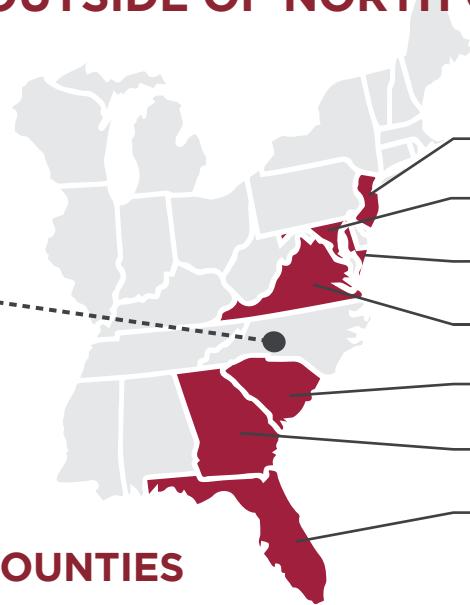

## A PROFILE OF THE NEWEST EAGLES!

NORTH CAROLINA CENTRAL UNIVERSITY

A few facts about the newest members of the North Carolina Central University family!

### NEW STUDENTS

**1,219** JOINING THE CLASS OF 2022

**492** TRANSFERS & 2<sup>ND</sup> DEGREE STUDENTS

### STATES MOST REPRESENTED OUTSIDE OF NORTH CAROLINA

#### MOST REPRESENTED NC COUNTIES

WAKE  
MECKLENBURG  
DURHAM  
GUILFORD  
CUMBERLAND

12 NEW JERSEY

65 MARYLAND

27 WASHINGTON, D.C.

46 VIRGINIA

26 SOUTH CAROLINA

29 GEORGIA