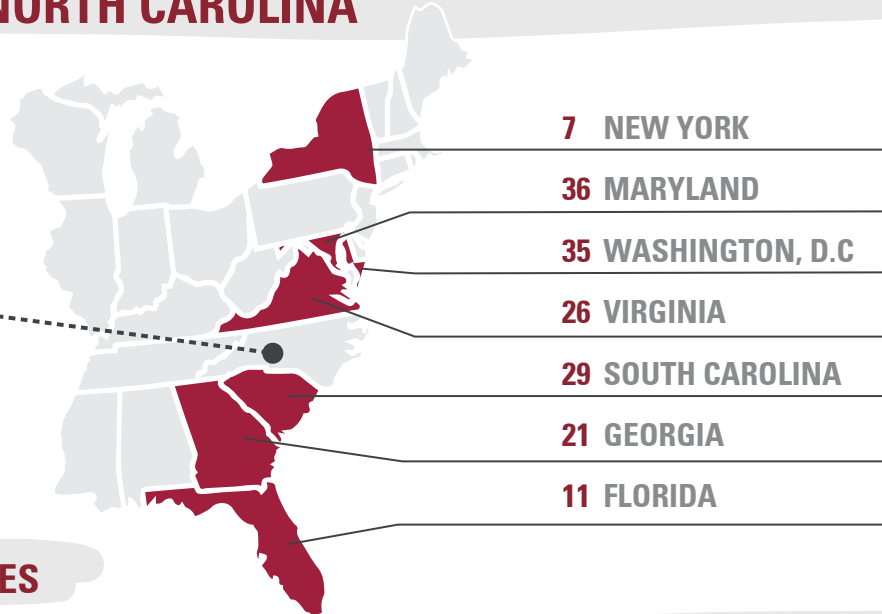

WELCOME NCCU 2021

A profile of THE NEWEST EAGLES!

NORTH CAROLINA CENTRAL UNIVERSITY

A FEW FACTS ABOUT ON THE NEWEST MEMBERS OF THE NORTH CAROLINA CENTRAL UNIVERSITY FAMILY!

1,780 NEW STUDENTS
↑ 13.2% FROM 2016

1,275 JOINING THE CLASS OF 2021
↑ 12.4% FROM 2016

505 TRANSFERS & 2ND DEGREE STUDENTS
↑ 15.2% FROM 2016

STATES MOST REPRESENTED OUTSIDE OF NORTH CAROLINA

FEMALE: 1,203 (68%)
MALE: 577 (32%)

MOST REPRESENTED NC COUNTIES

CUMBERLAND
DURHAM
GUILFORD
WAKE
MECKLENBURG

MOST POPULAR ANTICIPATED MAJORS

NURSING/
PRE-NURSING

CRIMINAL
JUSTICE

BUSINESS
ADMINISTRATION

PSYCHOLOGY

BIOLOGY

TOP CONFIRMED NC HIGH SCHOOLS